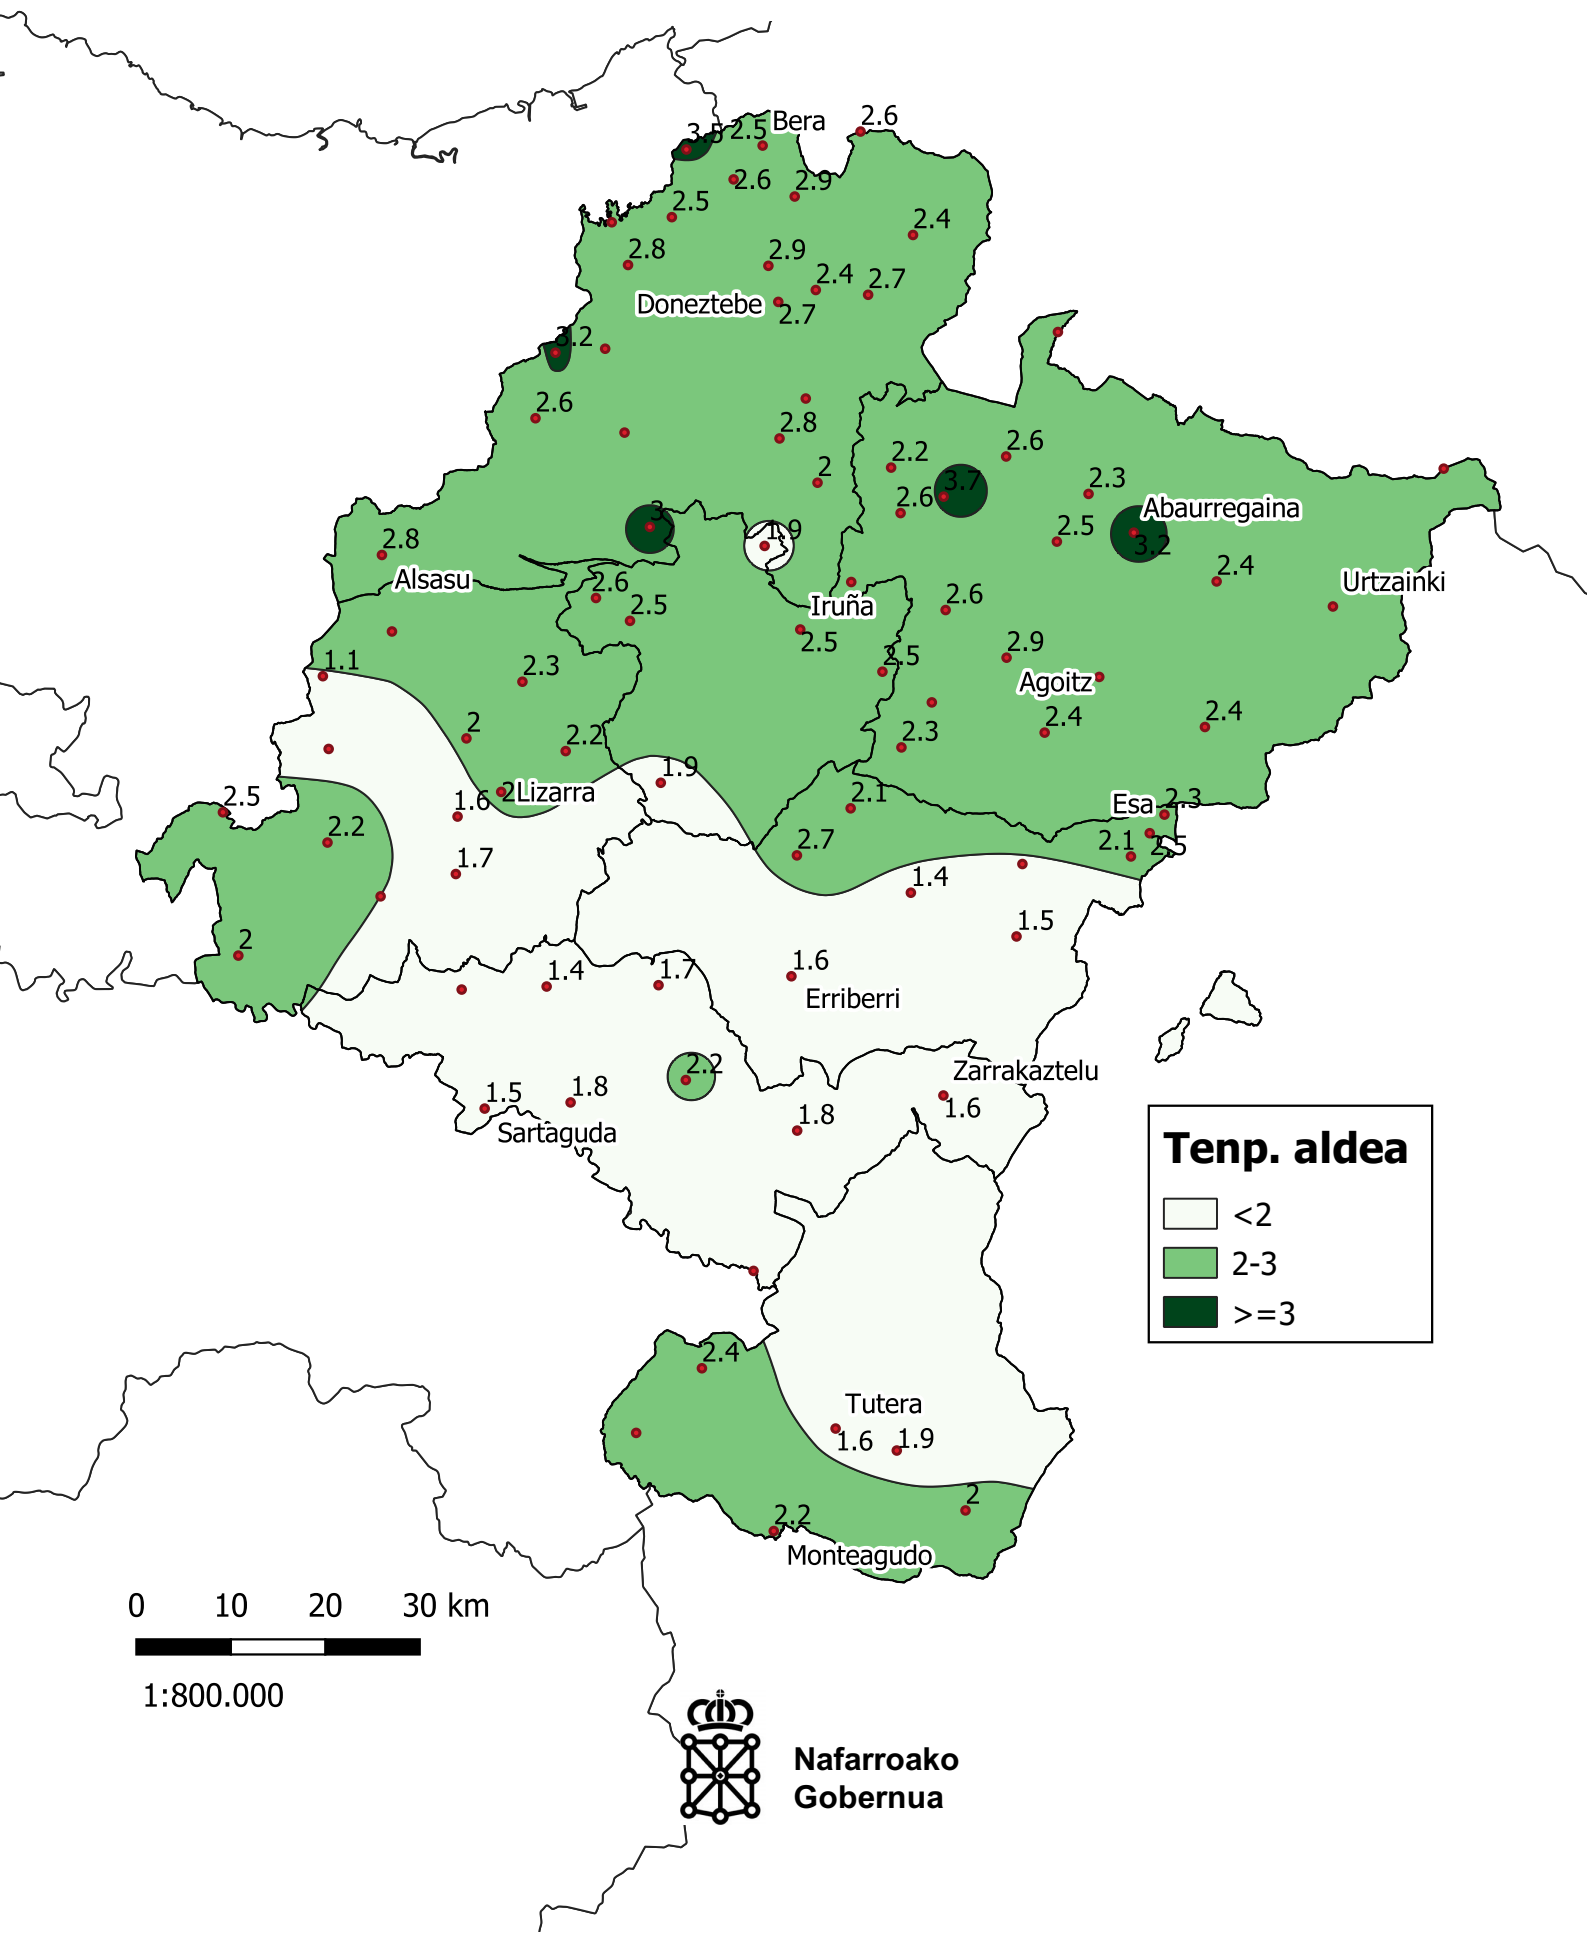

Batez besteko tenperaturaren (°C) eta batez besteko historikoaren arteko aldea. Iraila 2023.

Map showing temperature anomalies (°C) and historical average differences in September 2023 across Navarre. The map is color-coded by anomaly range: white for < 2°C, light green for 2-3°C, and dark green for >= 3°C. Numerous red dots with numerical values are scattered across the region, indicating specific temperature anomalies at various locations.

Locations labeled on the map include: Bera, Doneztebe, Alsasu, Iruña, Agoitz, Urtzainki, Lizarra, Esa, Erriberri, Zarakastelu, Sartaguda, Tutera, and Monteagudo.