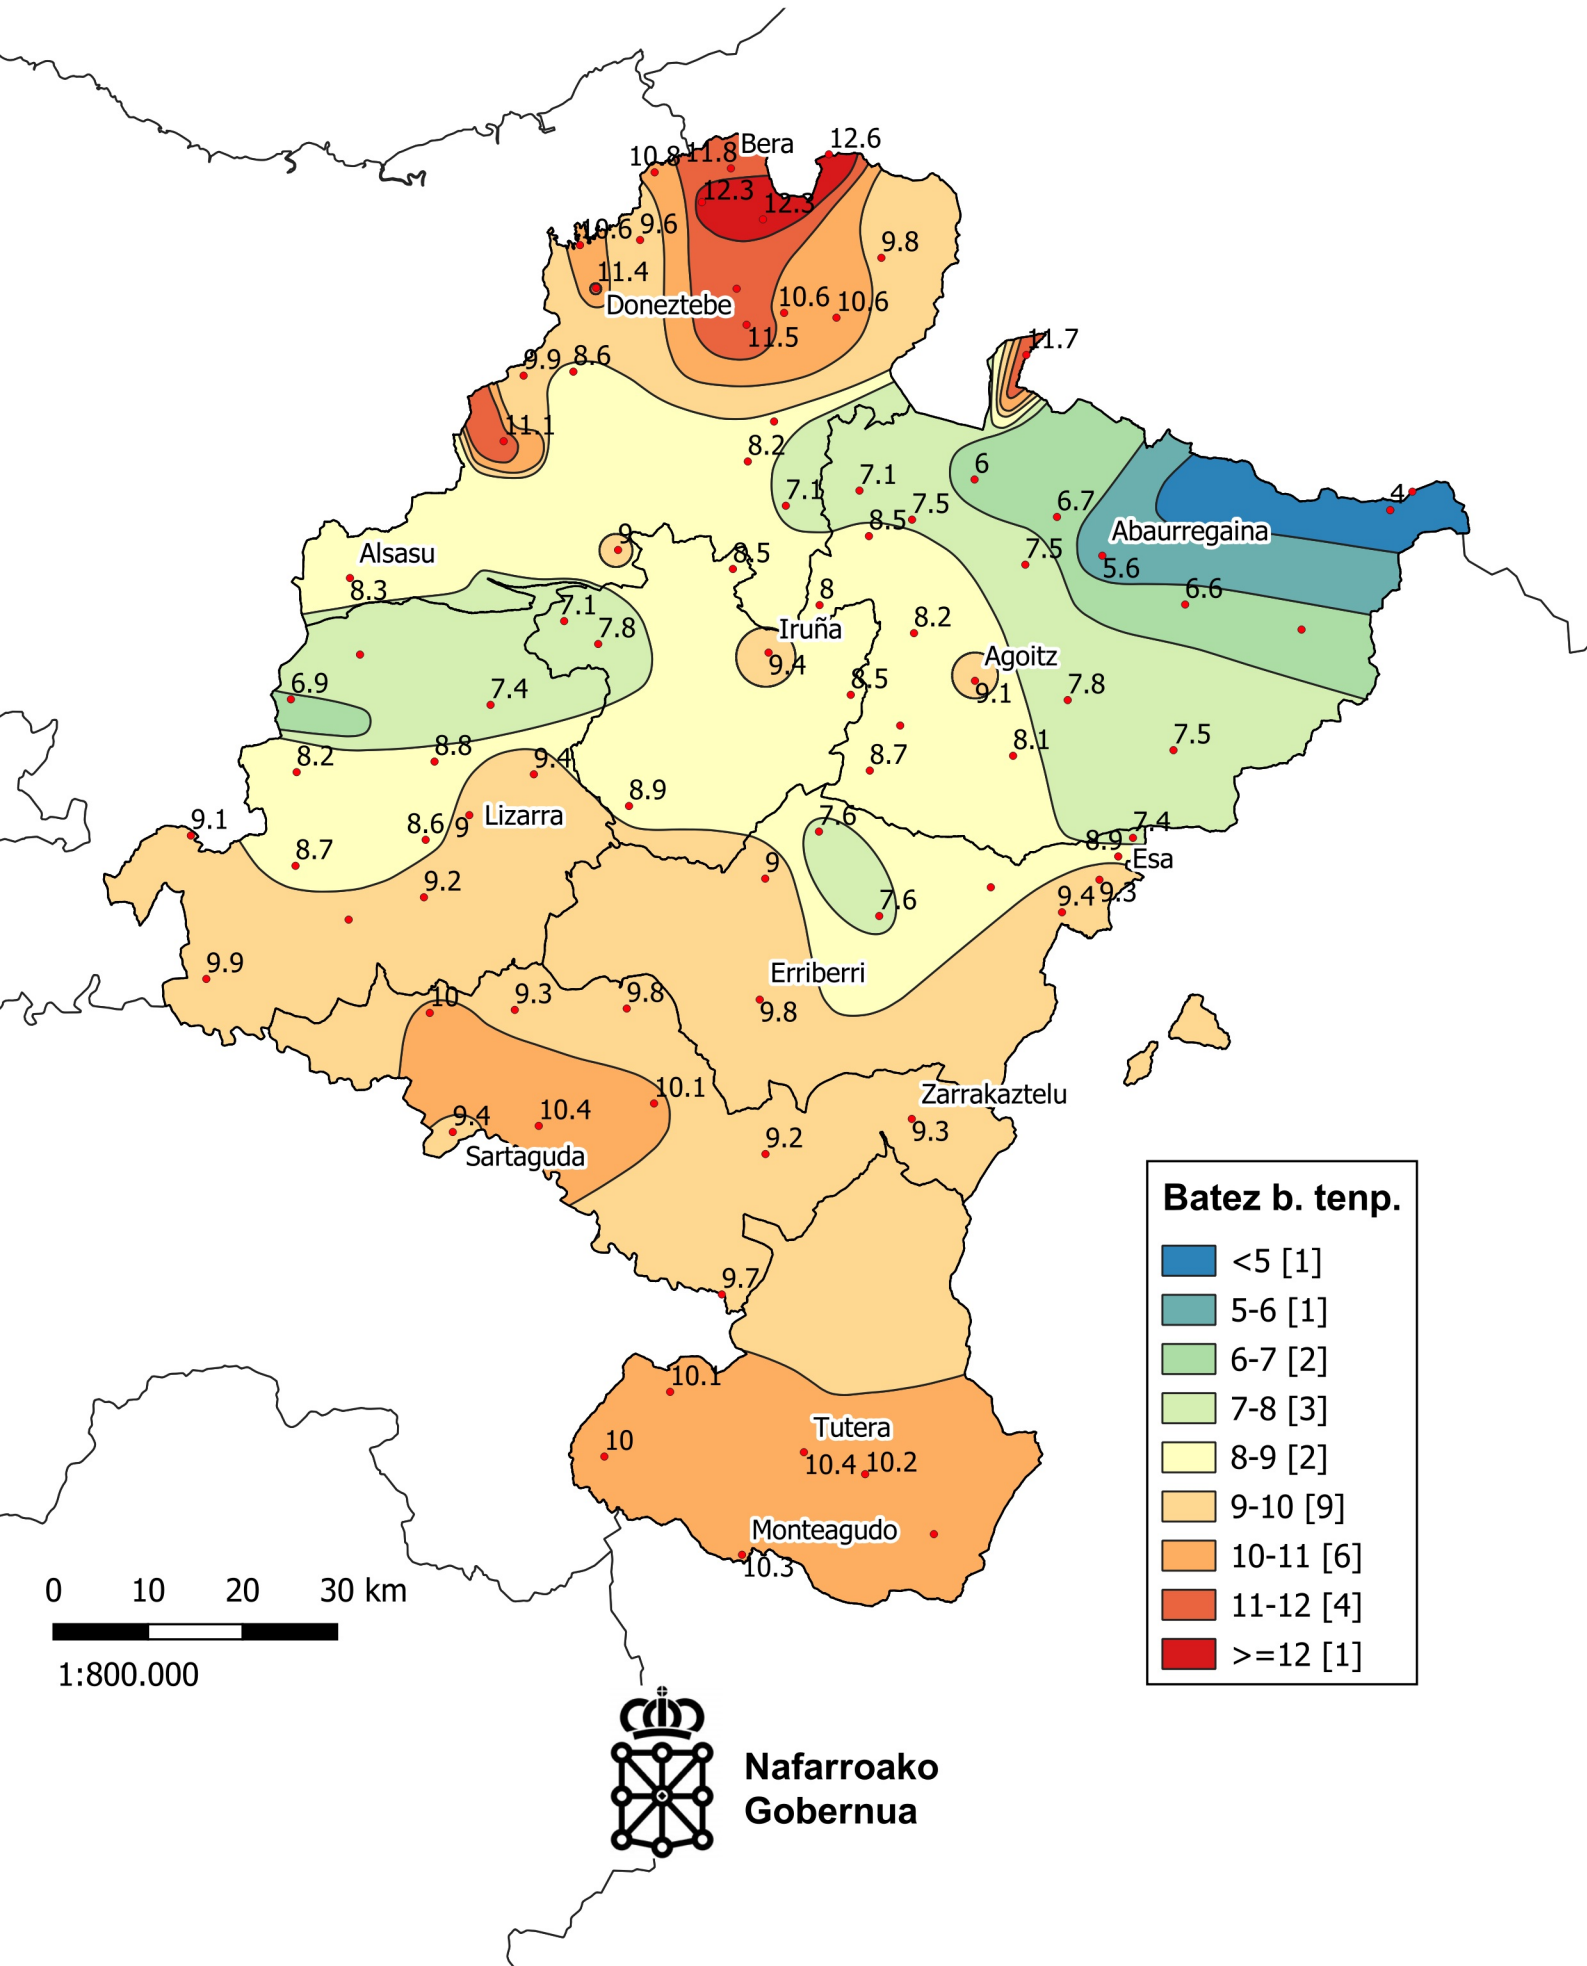

# Batez besteko temperatura (°C). Otsaila 2026.

**Batez b. temp.**

Blue	<5 [1]
Teal	5-6 [1]
Light Green	6-7 [2]
Light Yellow-Green	7-8 [3]
Yellow	8-9 [2]
Light Orange	9-10 [9]
Orange	10-11 [6]
Dark Orange	11-12 [4]
Red	>=12 [1]

0 10 20 30 km  
1:800.000